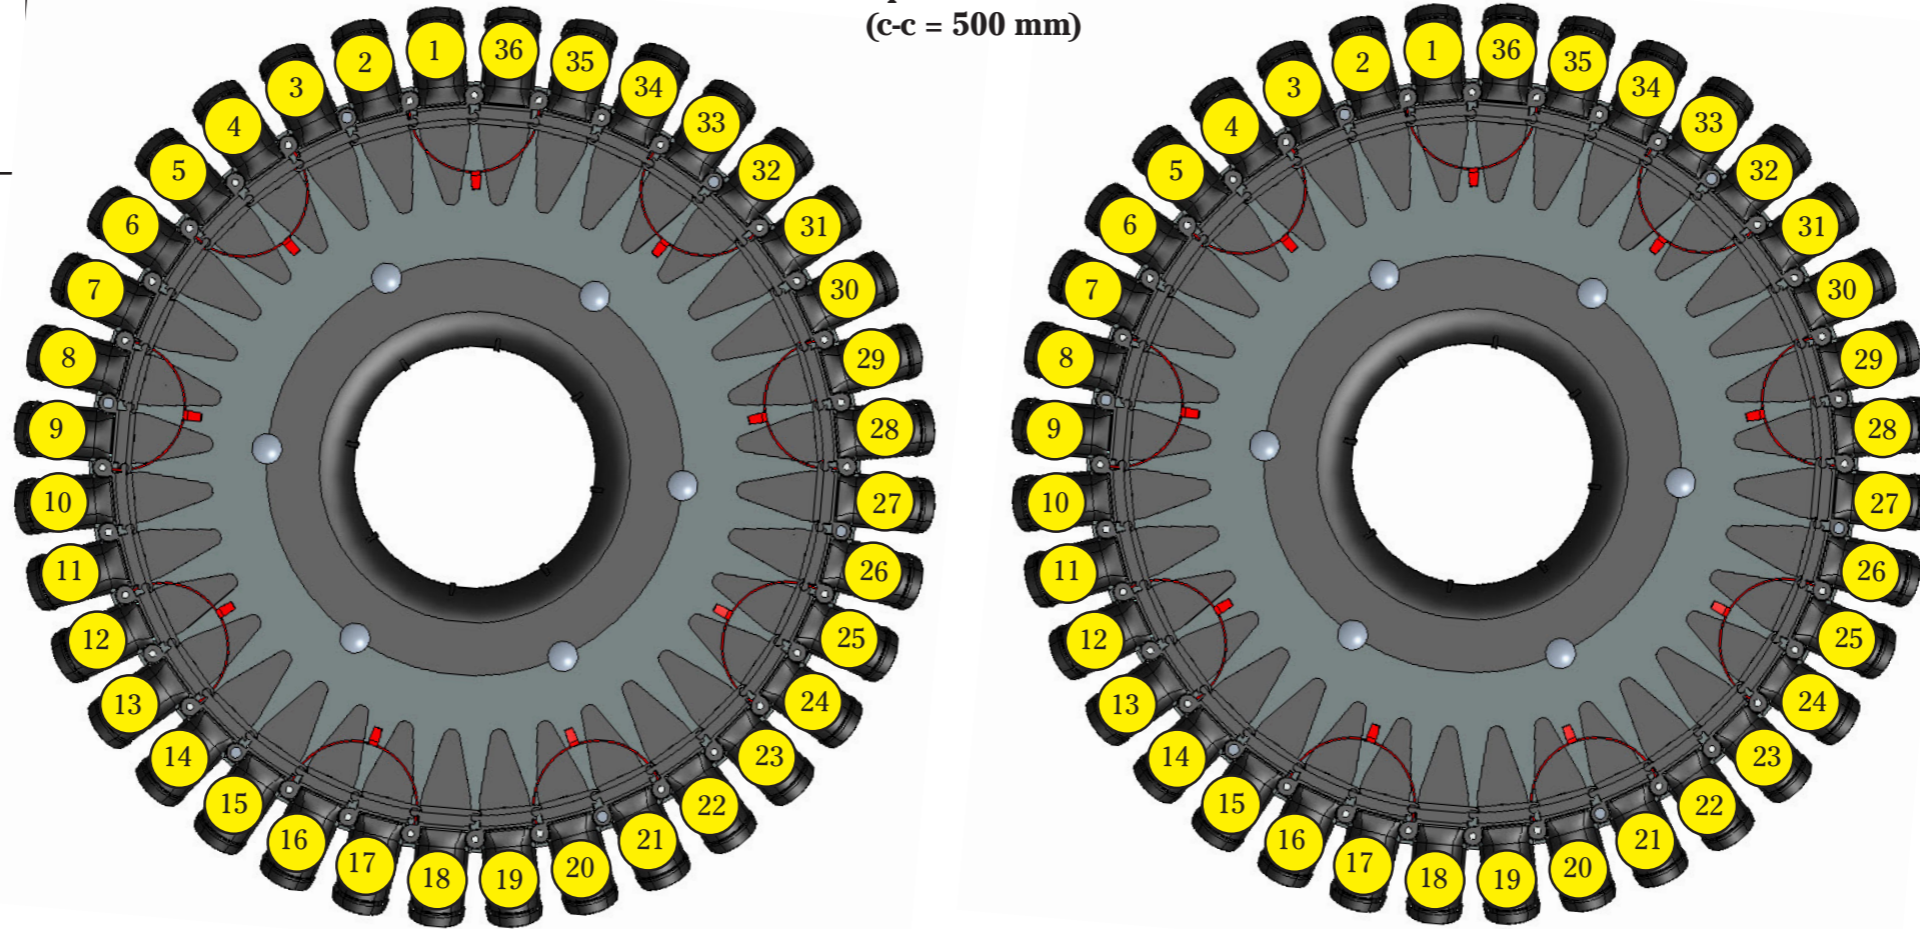

Seed feed distribution

Spirit 900

Plugs needed for the seed feed syst:

181712 24 (2 row shut off)

Note! Set tramline to disabled!

Plug set up
2 rows opened and 2 closed.
(c-c = 500 mm)

 = Change the hoses on the coulters!