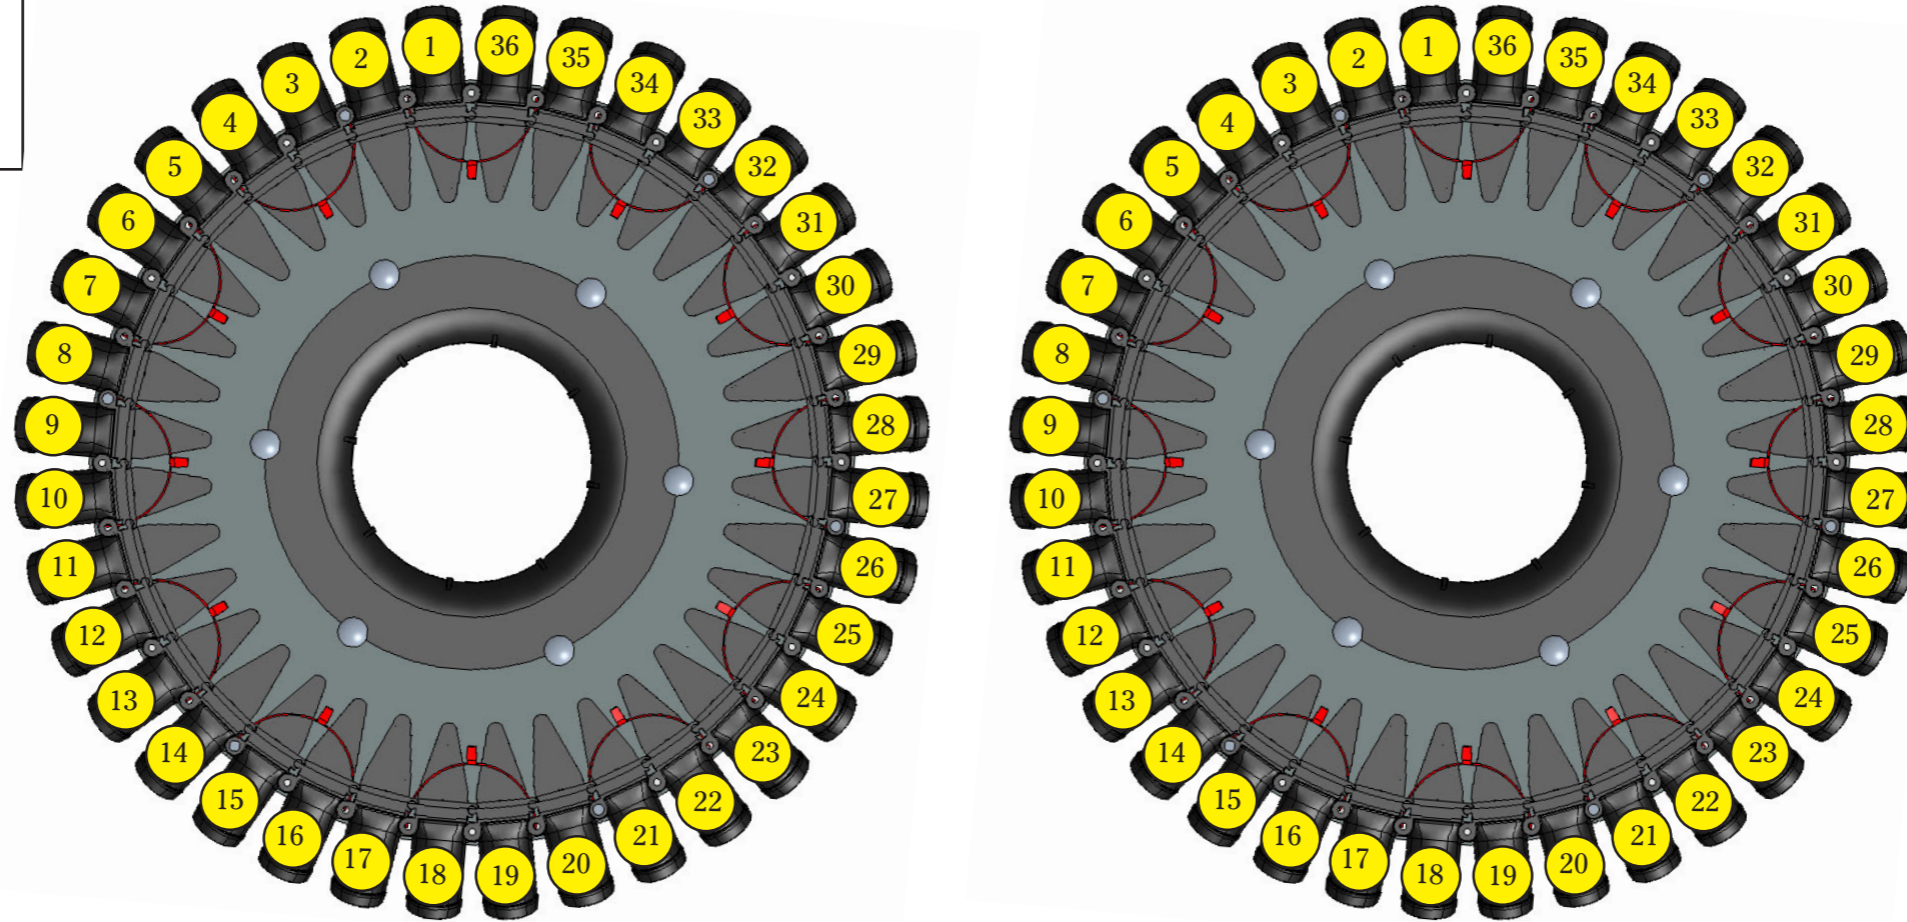

Seed feed distribution

Spirit 900

Plugs needed for the seed feed syst:

181712 24 (2 row shut off)

Note! Set tramline to disabled!

Plug set up
375 mm

 = Change the hoses on the coulters!