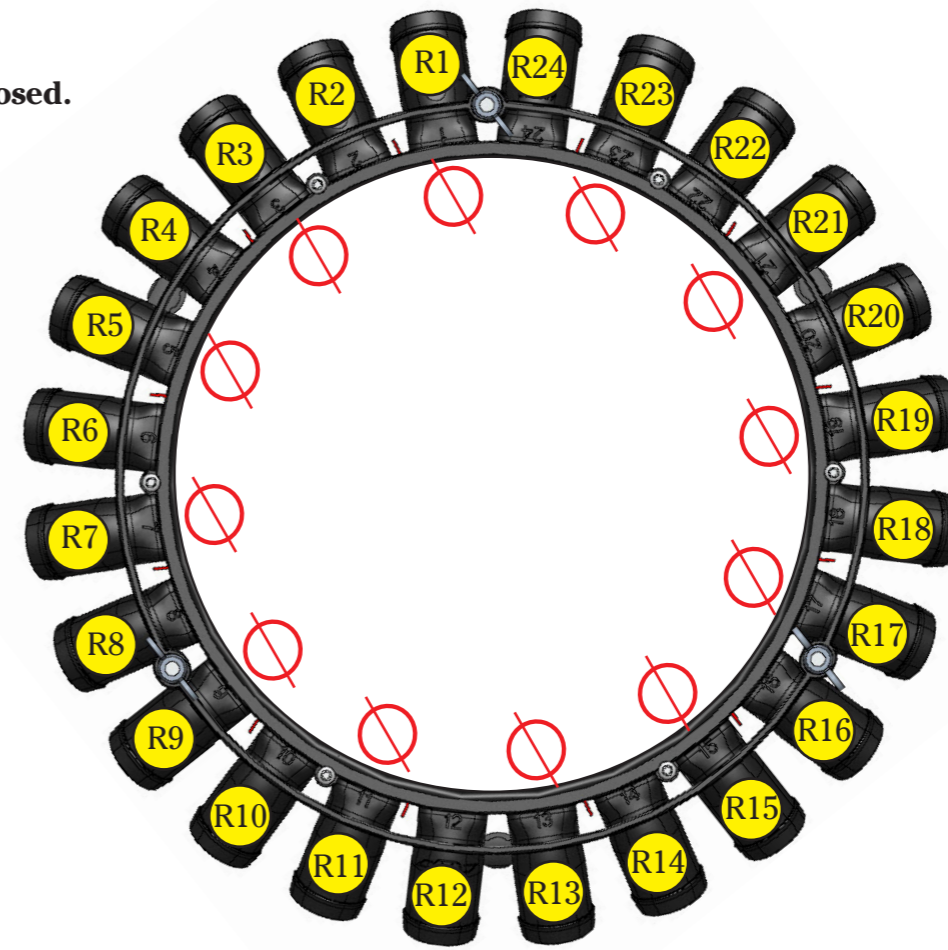

Seed feed distribution

RDA 600C

Plugs needed for the seed feed syst:

185961 24 (1 row shut off)

Note! Set tramline to disabled!

Plug set up
2 rows opened and 2 closed.
(c-c = 500 mm)

- = Row shut off
- = Row open