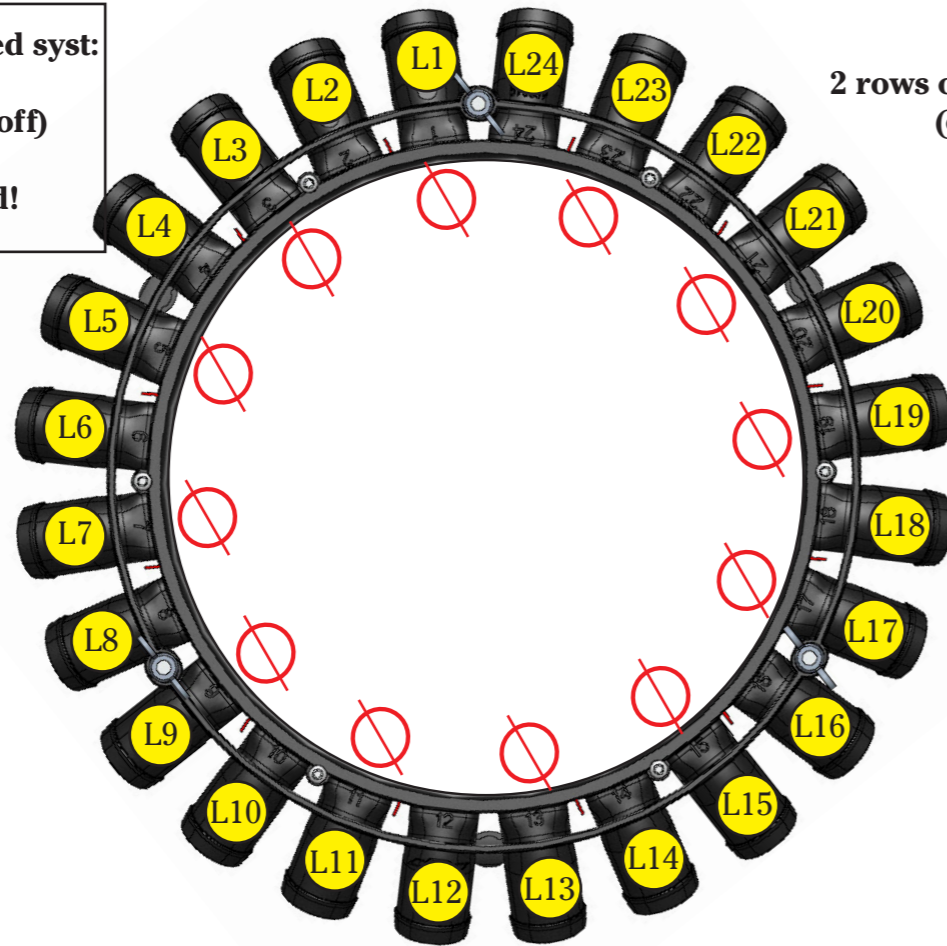

Seed feed distribution

RDA 600C

Plugs needed for the seed feed syst:

185961 24 (1 row shut off)

Note! Set tramline to disabled!

Plug set up
2 rows opened and 2 closed.
(c-c = 500 mm)

- = Row shut off
- = Row open